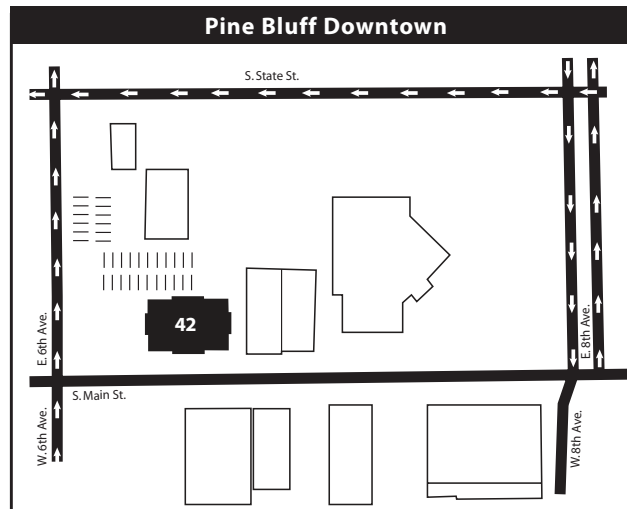

University of Arkansas at Pine Bluff Campus Map

1. Motor Pool
2. Value Added Products Building
3. Agricultural Technology and Training Center
4. S. J. Parker Agriculture Research Building
5. S. J. Parker 1890 Extension Complex
6. Delta Housing Complex
7. Facilities Management
8. Johnny B. Johnson Housing Complex
9. Health, Physical Education and Recreation (HPER) Building
10. Alumni House
11. Child Development Center
12. Administration Building
13. Human Sciences Building
14. Fitness Center
15. Woodard Hall
16. STEM Building
17. Infirmary Building
18. Walker Research Center
19. Holiday Hall
20. Larrison Hall
21. Hazzard Building/Military Science
22. Childress Hall
23. Douglas Hall
24. Lewis Hall
25. L.A. Davis, Sr. Student Union
26. Caldwell Hall
27. W.E. O'Bryant Bell Tower
28. Henderson-Young Hall
29. John B. Watson Library
30. Harrold Complex
31. Dawson-Hicks Hall
32. Caine-Gilleland Hall
33. Kountz-Kyle Hall
34. Hunt Hall
35. Hathaway-Howard Fine Arts Center
36. Corbin Hall
37. Rust Technology Building
38. Welcome/Information Center
39. University Police
40. Residential Life
41. UAPB/AM&N Credit Union
42. UAPB - Business Support Incubator and Office Complex