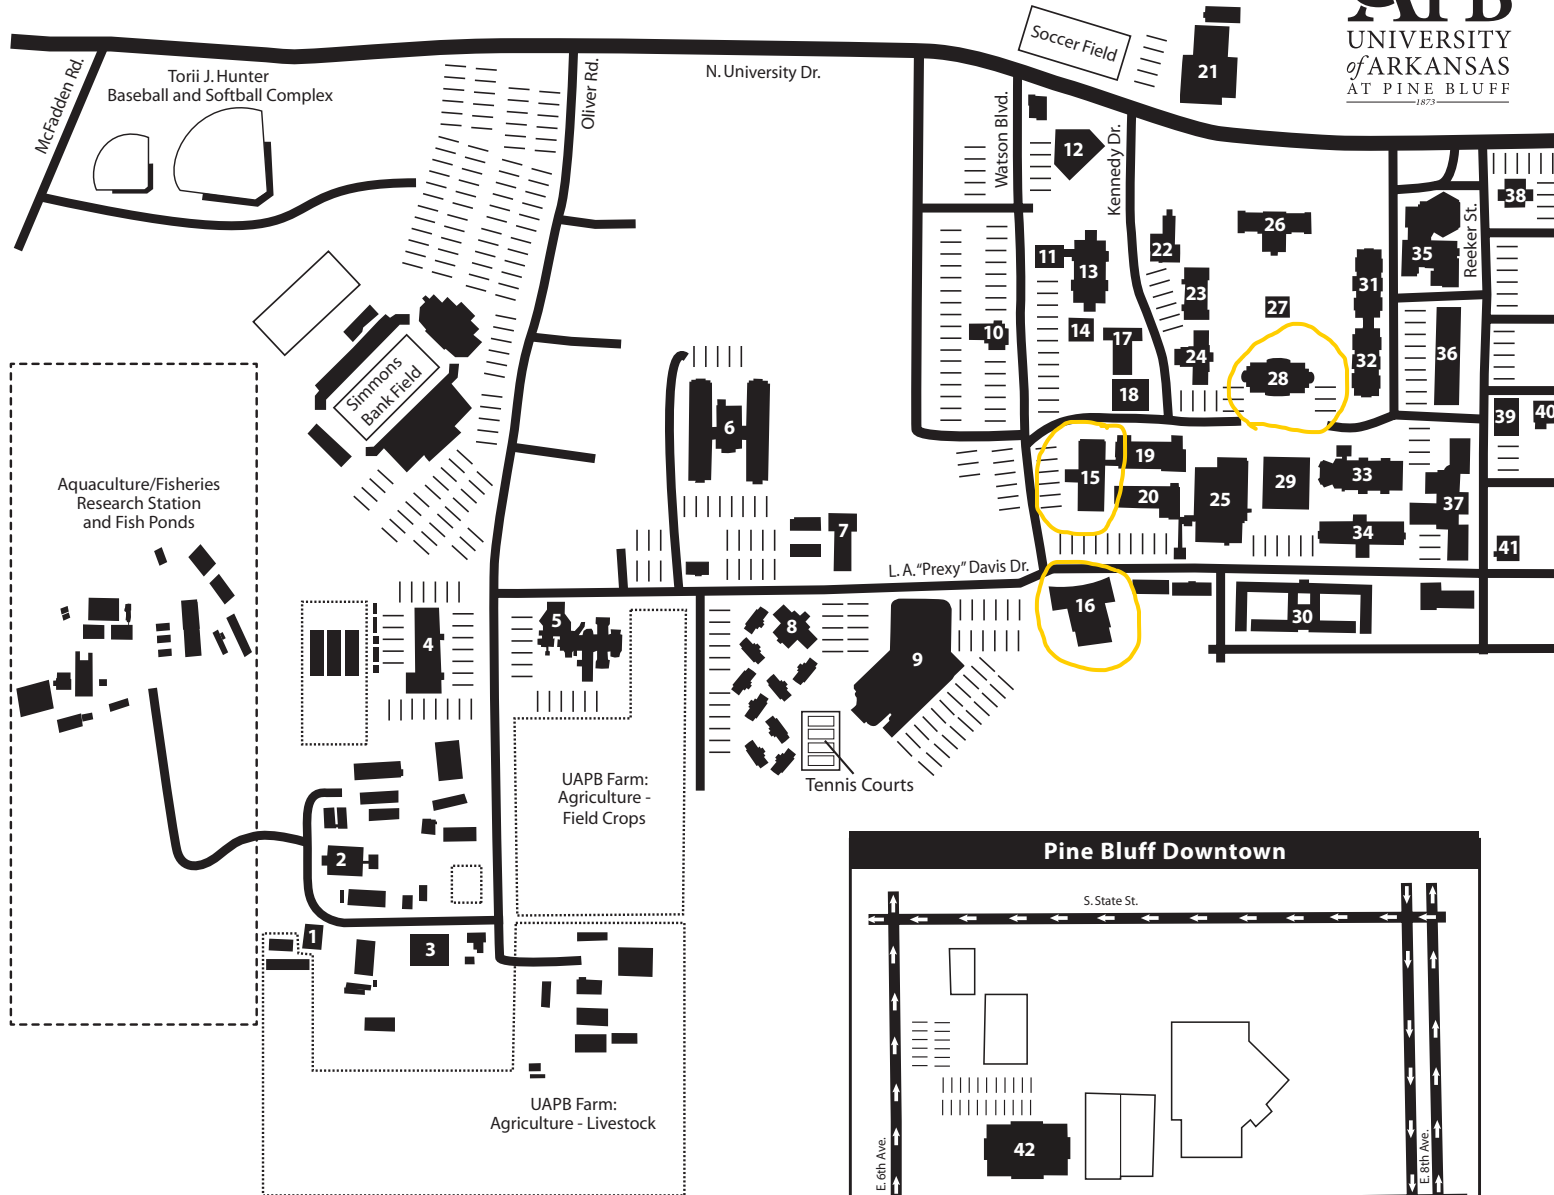

University of Arkansas at Pine Bluff Campus Map

1. Motor Pool
2. Value Added Products Building
3. Agricultural Technology and Training Center
4. S. J. Parker Agriculture Research Building
5. S. J. Parker 1890 Extension Complex
6. Delta Housing Complex
7. Facilities Management
8. Johnny B. Johnson Housing Complex
9. Health, Physical Education and Recreation (HPER) Building
10. Alumni House
11. Child Development Center
12. Administration Building
13. Human Sciences Building
14. Fitness Center
15. Woodard Hall
16. STEM Building
17. Infirmary Building
18. Walker Research Center
19. Holiday Hall
20. Larrison Hall
21. Hazzard Building/Military Science
22. Childress Hall
23. Douglas Hall
24. Lewis Hall
25. L.A. Davis, Sr. Student Union
26. Caldwell Hall
27. W.E. O'Bryant Bell Tower
28. Henderson-Young Hall
29. John B. Watson Library
30. Harrold Complex
31. Dawson-Hicks Hall
32. Caine-Gilleland Hall
33. Kountz-Kyle Hall
34. Hunt Hall
35. Hathaway-Howard Fine Arts Center
36. Corbin Hall
37. Rust Technology Building
38. Welcome/Information Center
39. University Police
40. Residential Life
41. UAPB/AM&N Credit Union
42. UAPB - Business Support Incubator and Office Complex