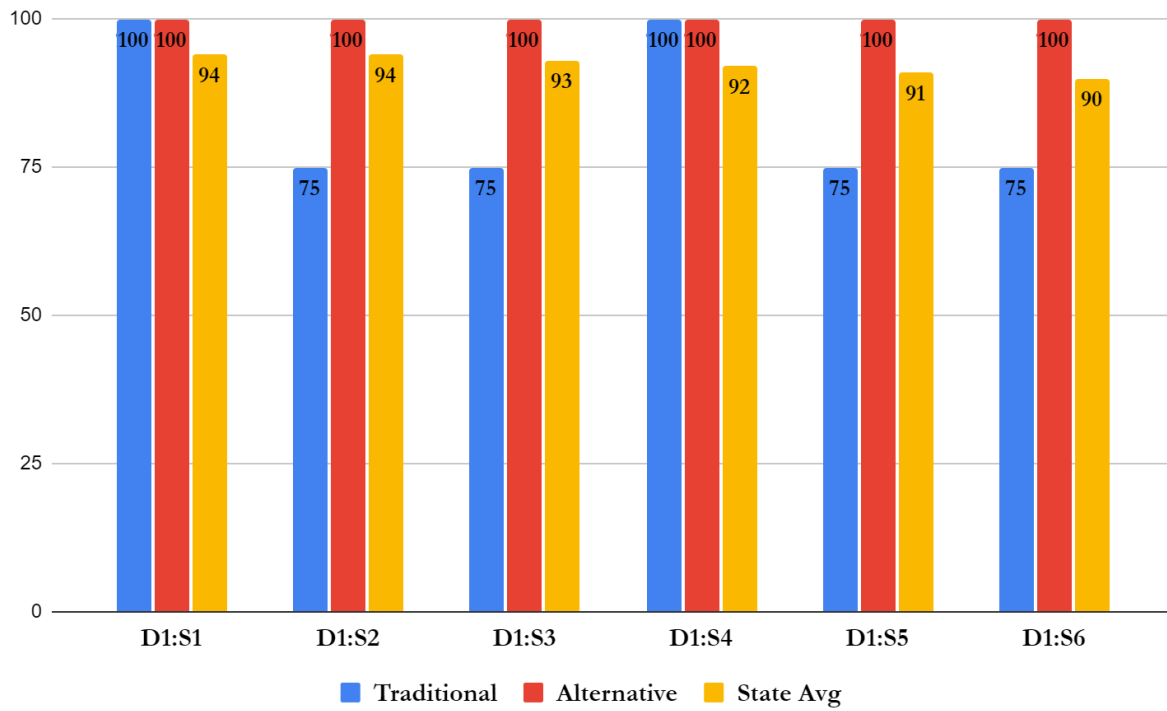

**2022 Completer Supervisor
Survey**

University of Arkansas

At

Pine Bluff

Domain 1: Planning & Preparation

Domain 2: Classroom Environment

Domain 3: Instruction

Domain 4: Professional Responsibilities