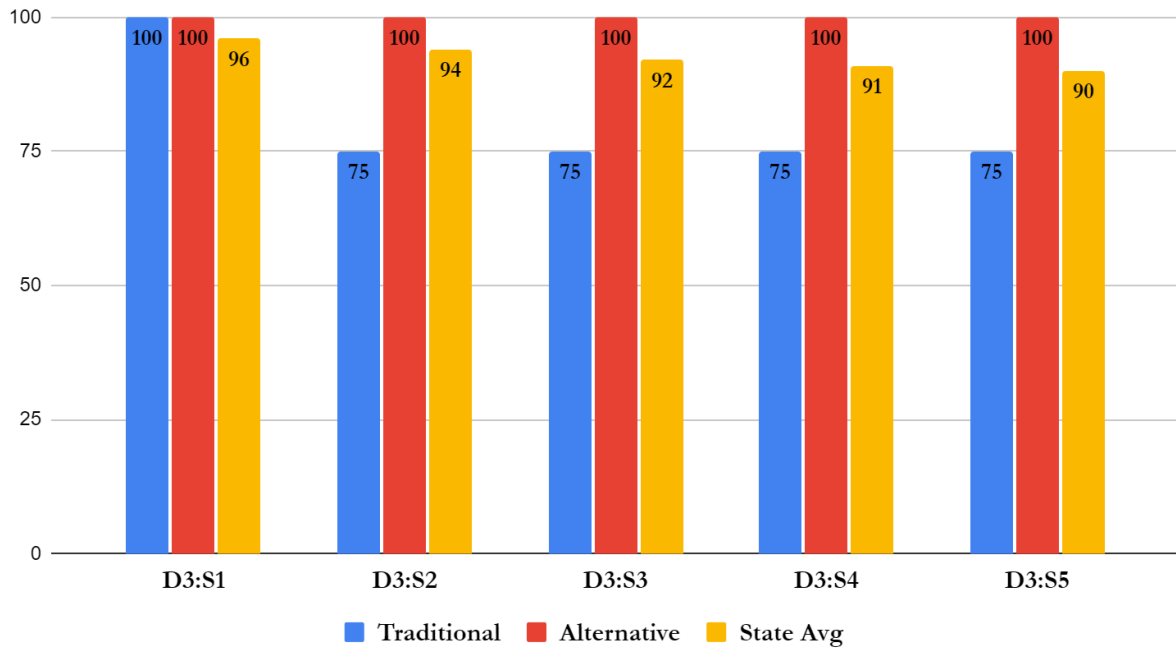

**2022 Completer Supervisor
Survey**

University of Arkansas

At

Pine Bluff

Domain 1: Planning & Preparation

Domain 2: Classroom Environment

Domain 3: Instruction

Domain 4: Professional Responsibilities