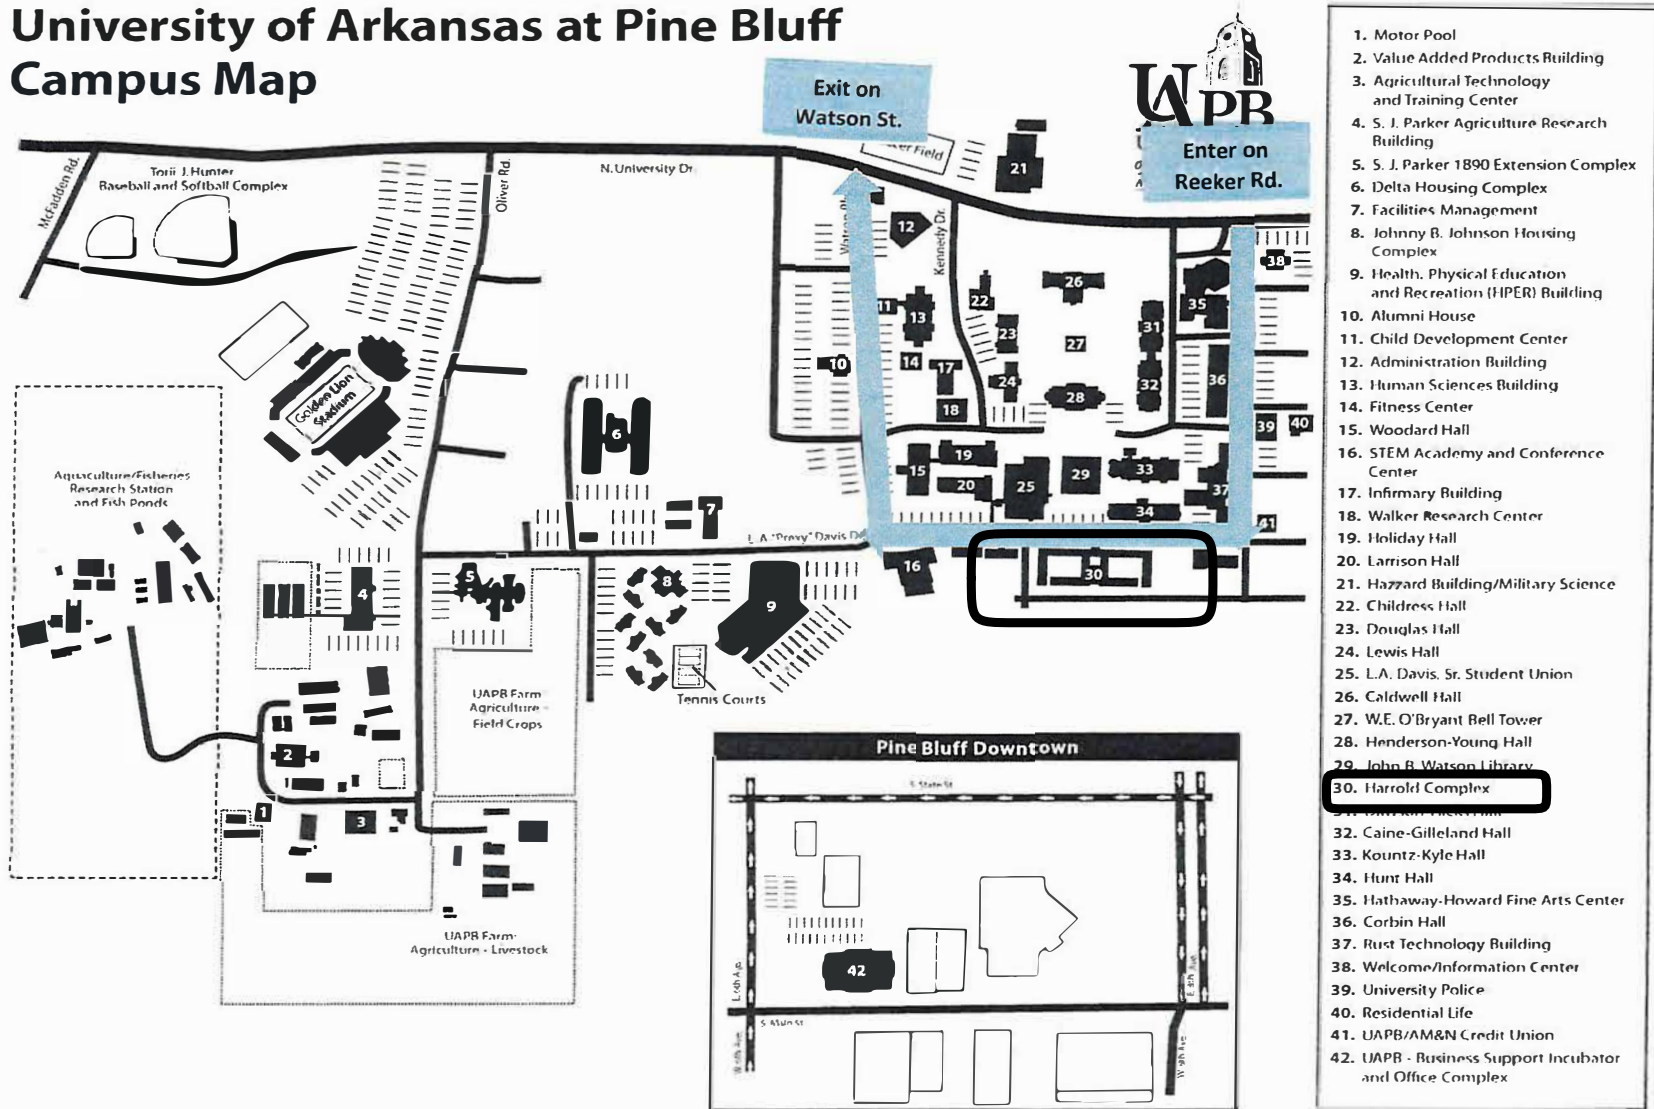

Stevens Hall

# University of Arkansas at Pine Bluff Campus Map

1. Motor Pool
2. Value Added Products Building
3. Agricultural Technology and Training Center
4. S. J. Parker Agriculture Research Building
5. S. J. Parker 1890 Extension Complex
6. Delta Housing Complex
7. Facilities Management
8. Johnny B. Johnson Housing Complex
9. Health, Physical Education and Recreation (HIPER) Building
10. Alumni House
11. Child Development Center
12. Administration Building
13. Human Sciences Building
14. Fitness Center
15. Woodard Hall
16. STEM Academy and Conference Center
17. Infirmary Building
18. Walker Research Center
19. Holiday Hall
20. Larrison Hall
21. Hazzard Building/Military Science
22. Childress Hall
23. Douglas Hall
24. Lewis Hall
25. L.A. Davis, Sr. Student Union
26. Caldwell Hall
27. W.E. O'Bryant Bell Tower
28. Henderson-Young Hall
29. John B. Watson Library
30. Harold Complex
31. [Building Name]
32. Caine-Gilleland Hall
33. Kountz-Kyle Hall
34. Hunt Hall
35. Hathaway-Howard Fine Arts Center
36. Corbin Hall
37. Rust Technology Building
38. Welcome/Information Center
39. University Police
40. Residential Life
41. UAPB/AM&N Credit Union
42. UAPB - Business Support Incubator and Office Complex