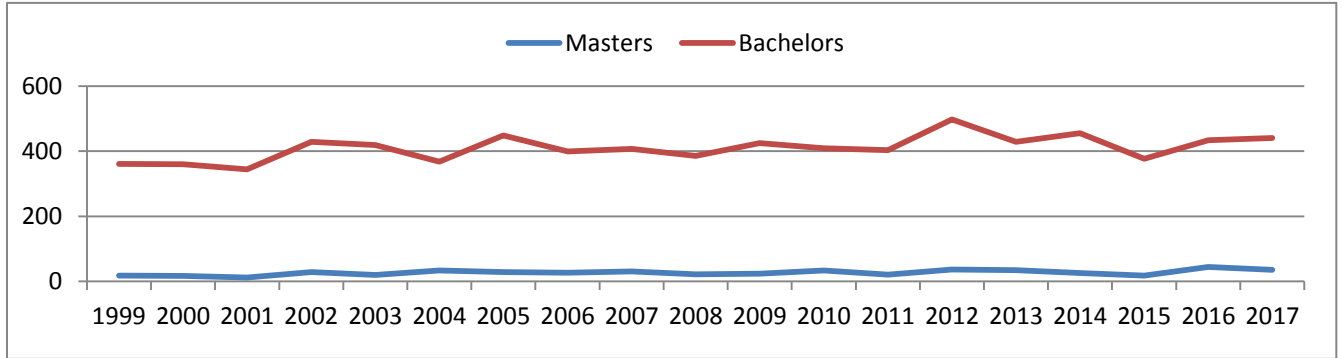

University of Arkansas at Pine Bluff

Degrees Conferred by Academic Year

Historical Trend 1882 - 2017

Degree Award Level	1882 thru 1998	1998-1999	1999-2000	2000-2001	2001-2002	2002-2003	2003-2004	2004-2005	2005-2006	2006-2007
Master	63	18	17	12	29	20	34	29	27	31
Bachelor	17,622	343	343	332	400	399	334	420	372	376
Associate	90	0	0	0	0	0	0	0	0	0
Other Certificates	398	0	0	0	0	0	0	0	0	0
Total	18,173	361	360	344	429	419	368	449	399	407