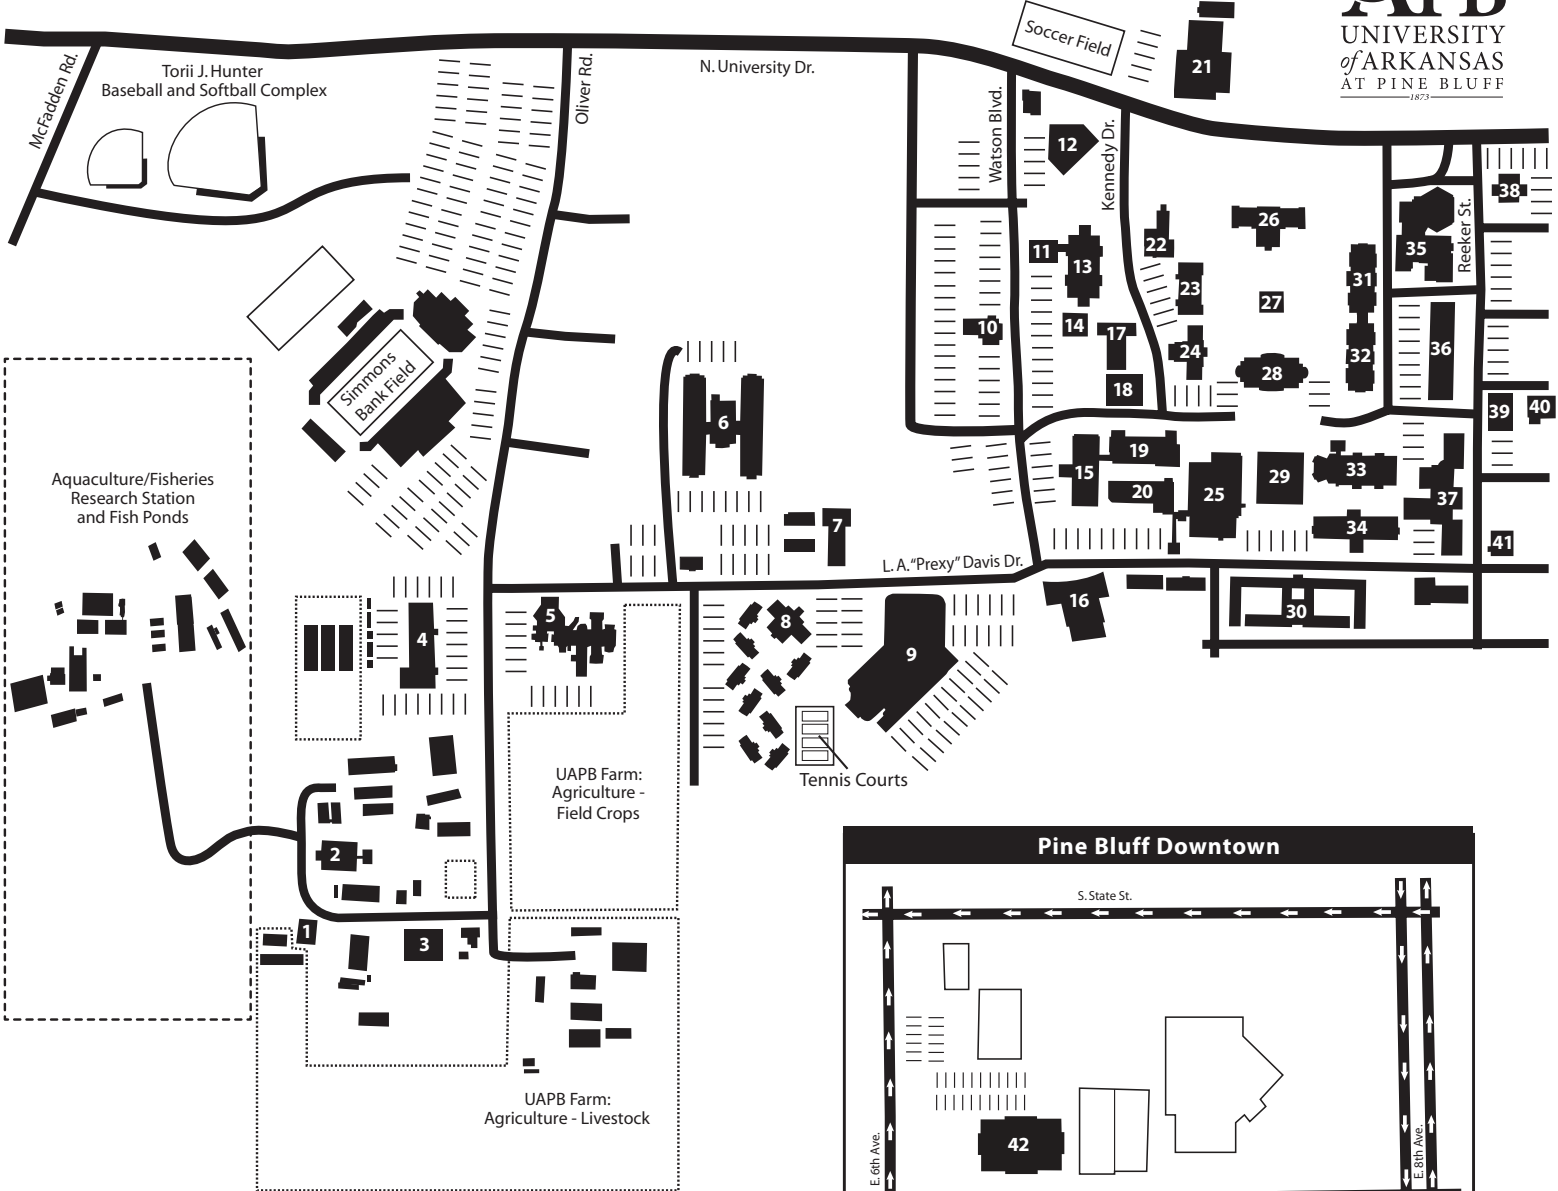

# University of Arkansas at Pine Bluff Campus Map

1. Motor Pool
2. Value Added Products Building
3. Agricultural Technology and Training Center
4. S. J. Parker Agriculture Research Building
5. S. J. Parker 1890 Extension Complex
6. Delta Housing Complex
7. Facilities Management
8. Johnny B. Johnson Housing Complex
9. Health, Physical Education and Recreation (HPER) Building
10. Alumni House
11. Child Development Center
12. Administration Building
13. Human Sciences Building
14. Fitness Center
15. Woodard Hall
16. STEM Building
17. Infirmary Building
18. Walker Research Center
19. Holiday Hall
20. Larrison Hall
21. Hazzard Building/Military Science
22. Childress Hall
23. Douglas Hall
24. Lewis Hall
25. L.A. Davis, Sr. Student Union
26. Caldwell Hall
27. W.E. O'Bryant Bell Tower
28. Henderson-Young Hall
29. John B. Watson Library
30. Harrod Complex
31. Dawson-Hicks Hall
32. Caine-Gilleland Hall
33. Kountz-Kyle Hall
34. Hunt Hall
35. Hathaway-Howard Fine Arts Center
36. Corbin Hall
37. Rust Technology Building
38. Welcome/Information Center
39. University Police
40. Residential Life
41. UAPB/AM&N Credit Union
42. UAPB - Business Support Incubator and Office Complex