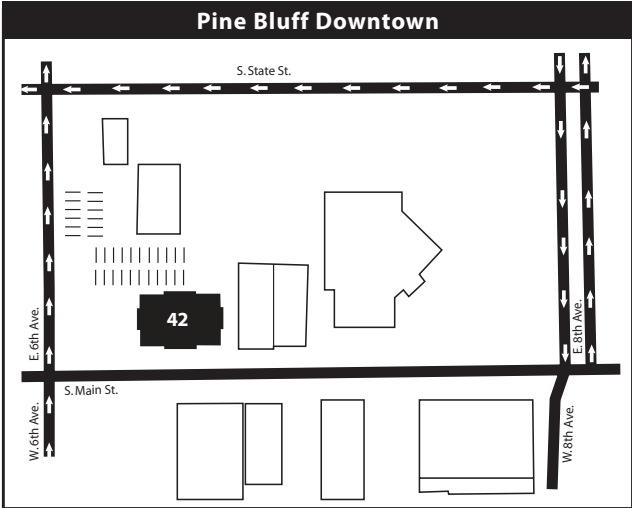

# University of Arkansas at Pine Bluff Campus Map

1. Motor Pool
2. Value Added Products Building
3. Agricultural Technology and Training Center
4. S. J. Parker Agriculture Research Building
5. S. J. Parker 1890 Extension Complex
6. Delta Housing Complex
7. Facilities Management
8. Johnny B. Johnson Housing Complex
9. Health, Physical Education and Recreation (HPER) Building
10. Alumni House
11. Child Development Center
12. Administration Building
13. Human Sciences Building
14. Fitness Center
15. Woodard Hall
16. STEM Building
17. Infirmary Building
18. Walker Research Center
19. Holiday Hall
20. Larrison Hall
21. Hazzard Building/Military Science
22. Childress Hall
23. Douglas Hall
24. Lewis Hall
25. L.A. Davis, Sr. Student Union
26. Caldwell Hall
27. W.E. O'Bryant Bell Tower
28. Henderson-Young Hall
29. John B. Watson Library
30. Harrod Complex
31. Dawson-Hicks Hall
32. Caine-Gilleland Hall
33. Kountz-Kyle Hall
34. Hunt Hall
35. Hathaway-Howard Fine Arts Center
36. Corbin Hall
37. Rust Technology Building
38. Welcome/Information Center
39. University Police
40. Residential Life
41. UAPB/AM&N Credit Union
42. UAPB - Business Support Incubator and Office Complex